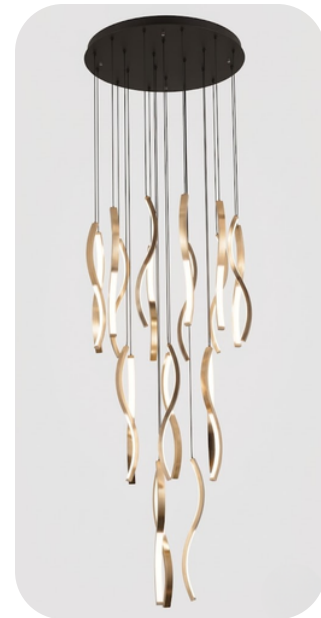

# PD-051.71030L/BK-21

## PENDANT LIGHT

### PRODUCT DETAILS

Materials of Optics	PS
Materials of Housing	Die-cast aluminum
Mounting type	Suspension
Mounting location	Ceiling
Application environment	Indoor
IP Rating	IP20
Warranty	1 year

### TECHNICAL DATA

Item No.	Power	Voltage	Color temperature	Luminous efficiency	Size
PD-051.71030L/BK-21	330W/247W	220-240V	3000K/4000K/6500K	60 lm/w	D 50 mm