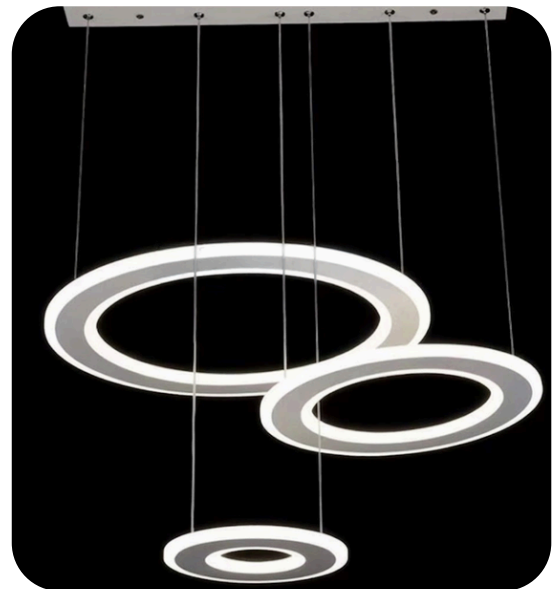

P-79905

PENDANT LIGHT

PRODUCT DETAILS

Materials of Optics	PS
Materials of Housing	Die-cast aluminum
Body Colour	White
Mounting type	Suspension
Mounting location	Ceiling
Application environment	Indoor
IP Rating	IP20
Warranty	1 year

INSTALLATION & ACCESSORIES

TECHNICAL DATA

Item No.	Power	Voltage	Color temperature	Luminous efficiency	Size
P-79905	196W	220-240V	3000K/4000K/6500K	60 lm/w	500x400x300 mm