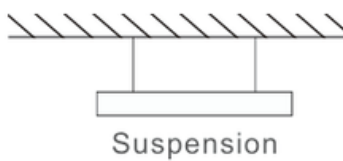

### TECHNICAL DATA

Item No.	Power	Voltage	Color temperature	Luminous efficiency	Size
P-78106		220-240V	3000K/4000K/6500K	60 lm/w	500x400x300 mm