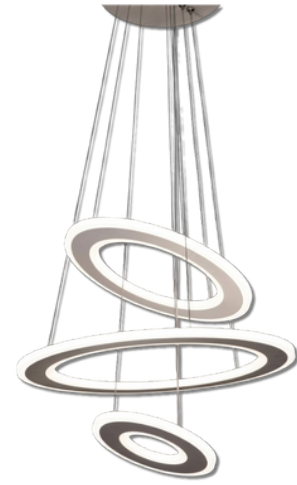

# P-78106

## PENDANT LIGHT

### PRODUCT DETAILS

Materials of Optics	PS
Materials of Housing	Die-cast aluminum
Body Colour	Coffee
Mounting type	Suspension
Mounting location	Ceiling
Application environment	Indoor
IP Rating	IP20
Warranty	1 year

### TECHNICAL DATA

Item No.	Power	Voltage	Color temperature	Luminous efficiency	Size
P-78106		220-240V	3000K/4000K/6500K	60 lm/w	500x400x300 mm