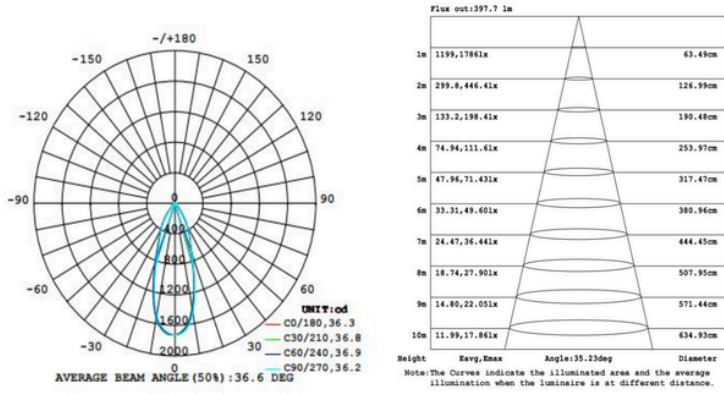

## LIGHT DISTRIBUTION CURVE

## TECHNICAL DATA

Item No.	Power	Voltage	Color temperature	Size
HYD-380-5W	5W	220-240V	3000K/4000K/6500K	58*84 mm
HYD-380-8W	8W	220-240V	3000K/4000K/6500K	64*95 mm
HYD-380-12W	12W	220-240V	3000K/4000K/6500K	70*106 mm