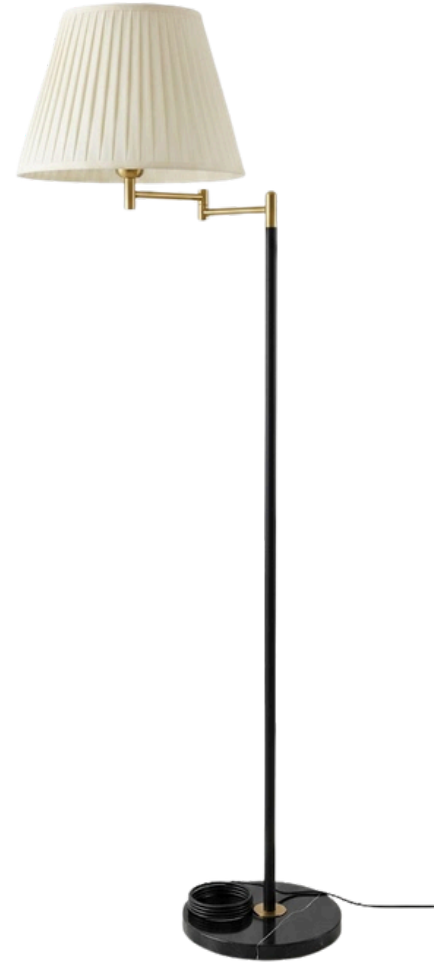

FL-22231

FLOOD LIGHT

PRODUCT DETAILS

Materials of Housing	Iron+Marbal
Mounting type	Free-standing
Mounting location	Ground
Application environment	Indoor
Surface color	Black, Gold & White
IP Rating	IP20
Warranty	2 years

Functionalities

- Button to switch the light on and off.

TECHNICAL DATA

Item No.	Power	Voltage	Light Cover Size	Overall Size
FL-22231	E27	220-240V	35 cm	35*165*28 cm