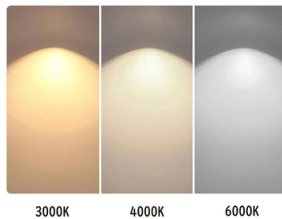

FL-22145

FLOOD LIGHT

PRODUCT DETAILS

Materials of Optics	PS
Materials of Housing	Metal+PS
Mounting type	Free-standing
Mounting location	Ground
Application environment	Indoor
Surface color	Black
IP Rating	IP20
Warranty	2 years

Functionalities

- Button to switch between 3000K, 4000K, and 6000K color temperatures for adjustable lighting control.

TECHNICAL DATA

Item No.	Power	Voltage	Luminous efficacy	Color Temperature	Size
FL-22145	15W	220-240V	60 lm/w	3000K/4000K/6500K	176*36*36.5 cm