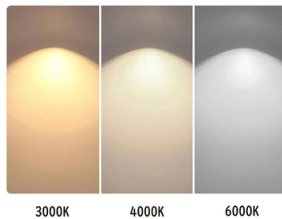

FL-22131

FLOOD LIGHT

PRODUCT DETAILS

| | |
|-------------------------|---------------|
| Materials of Optics | PS |
| Materials of Housing | Metal+PS |
| Mounting type | Free-standing |
| Mounting location | Ground |
| Application environment | Indoor |
| Surface color | Black & White |
| IP Rating | IP20 |
| Warranty | 2 years |

Functionalities

- Button to switch between 3000K, 4000K, and 6000K color temperatures for adjustable lighting control.

TECHNICAL DATA

| Item No. | Power | Voltage | Luminous efficacy | Color Temperature | Size |
|----------|-------|----------|-------------------|-------------------|----------------|
| FL-22131 | 2*10W | 220-240V | 60 lm/w | 3000K/4000K/6500K | 159*41*45.5 cm |