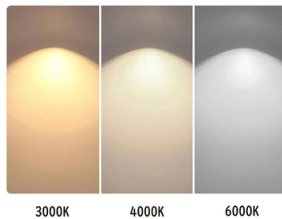

FL-22080

FLOOD LIGHT

PRODUCT DETAILS

Materials of Optics	PS
Materials of Housing	Metal+PS
Mounting type	Free-standing
Mounting location	Ground
Application environment	Indoor
Surface color	Silver & White
IP Rating	IP20
Warranty	2 years

Functionalities

- Button to switch between 3000K, 4000K, and 6000K color temperatures for adjustable lighting control.

TECHNICAL DATA

Item No.	Power	Voltage	Luminous efficacy	Color Temperature	Size
FL-22080	40W	220-240V	60 lm/w	3000K/4000K/6500K	176*36*36.5 cm