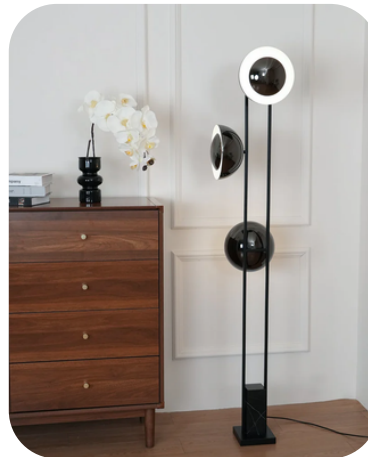

FL-22067

FLOOD LIGHT

PRODUCT DETAILS

| | |
|-------------------------|---------------|
| Materials of Optics | PS |
| Materials of Housing | Iron+Aluminum |
| Mounting type | Free-standing |
| Mounting location | Ground |
| Application environment | Indoor |
| Surface color | Black & White |
| IP Rating | IP20 |
| Warranty | 2 years |

Functionalities

- Button to switch between 3000K, 4000K, and 6000K color temperatures for adjustable lighting control.

TECHNICAL DATA

| Item No. | Power | Voltage | Luminous efficacy | Color Temperature | Size |
|----------|-------|----------|-------------------|-------------------|----------------|
| FL-22067 | 3*7W | 220-240V | 60 lm/w | 3000K/4000K/6500K | 167*37*37.5 cm |