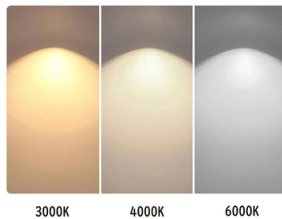

FL-22067

FLOOD LIGHT

PRODUCT DETAILS

| | |
|-------------------------|---------------|
| Materials of Optics | PS |
| Materials of Housing | Iron+Aluminum |
| Mounting type | Free-standing |
| Mounting location | Ground |
| Application environment | Indoor |
| Surface color | Black & White |
| IP Rating | IP20 |
| Warranty | 2 years |

Functionalities

- Button to switch between 3000K, 4000K, and 6000K color temperatures for adjustable lighting control.

TECHNICAL DATA

| Item No. | Power | Voltage | Luminous efficacy | Color Temperature | Size |
|----------|-------|----------|-------------------|-------------------|----------------|
| FL-22067 | 3*7W | 220-240V | 60 lm/w | 3000K/4000K/6500K | 167*37*37.5 cm |