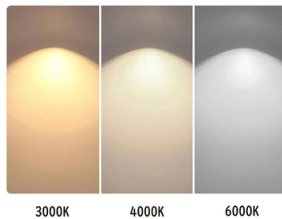

Functionalities

- Button to switch between 3000K, 4000K, and 6000K color temperatures for adjustable lighting control.