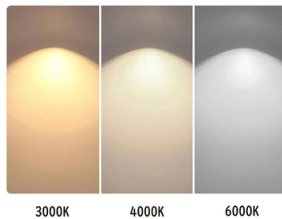

FL-22060

FLOOD LIGHT

PRODUCT DETAILS

Materials of Housing	Metal+Marbal
Mounting type	Free-standing
Mounting location	Ground
Application environment	Indoor
Surface color	Black & White
IP Rating	IP20
Warranty	2 years

Functionalities

- Button to switch between 3000K, 4000K, and 6000K color temperatures for adjustable lighting control.

TECHNICAL DATA

Item No.	Power	Voltage	Luminous efficacy	Color Temperature	Light Cover Size	Stand Size
FL-22060	2*7.5W	220-240V	60 lm/w	3000K/4000K/6500K	37*29*25 cm	106*41*16.6 cm