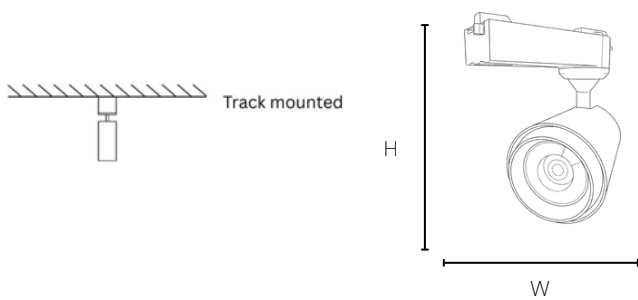

TL-1359

TRACK LIGHT

PRODUCT DETAILS

Materials of Optics	PS
Materials of Housing	Die-cast aluminum
Led Chip	Sanan
Mounting type	Track mounted
Mounting location	Ceiling/wall
Application environment	Indoor/Outdoor
IP Rating	IP20
Warranty	1 year

INSTALLATION & ACCESSORIES

TECHNICAL DATA

Item No.	Power	Voltage	Color temperature	Luminous efficiency	Size
TL-1359	30w	220-240V	3000K/6500K	80lm/w	129*195*225mm