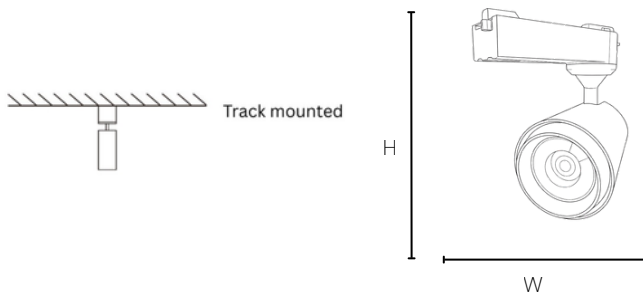

INSTALLATION & ACCESSORIES

TECHNICAL DATA

Item No.	Power	Voltage	Color temperature	Luminous efficiency	Size
1354	20w	220-240V	3000K/6500K	80lm/w	
1355	30w	220-240V	3000K/6500K	80lm/w