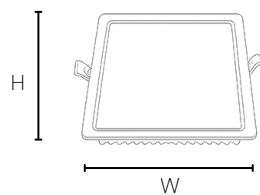

### TECHNICAL DATA

Item No.	Power	Voltage	Color temperature	Luminous efficiency	Size	Cut-Out
SQ-62205	32w	220-240V	3000K/6500K	90lm/w	225x225x30mm	205x205mm