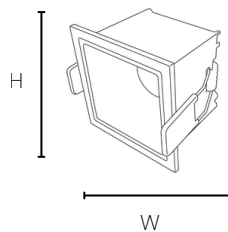

### PRODUCT DETAILS

Materials of Optics	PS
Materials of Housing	Die-cast aluminum
Mounting type	Recessed
Mounting location	Ceiling
Application environment	Indoor
IP Rating	IP20
Warranty	2 year

SL-C2306

SL-C2312

### TECHNICAL DATA

Item No.	Power	Voltage	Beam angle	Color temperature	Luminous efficiency	Size
SL-C2306	6w	220-240V		4000K		D95x70x95mm
SL-C2312	12w	220-240v		4000K		D95x70x95mm
SL-C2318	18w	220-240v		4000K		D80x80x220mm