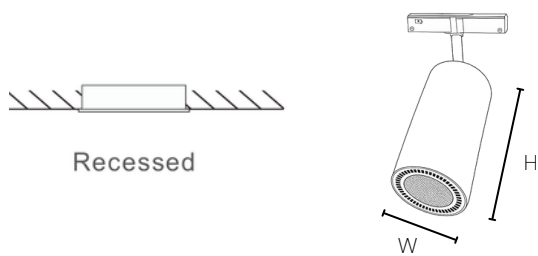

# SD-B1

### PRODUCT DETAILS

Materials of Housing	Aluminum
Connectivity	Bluetooth
Wireless range	10m
Mounting type	Magnetic Track
Mounting location	Wall/Ceiling
Application environment	Indoor
Color	Black
IP Rating	IP20
Warranty	1 year

### TECHNICAL DATA

Item No.	Power	Voltage	Speaker Drive	Light	Size
SD-B1	10W	48V	57mm	RGB	75x130mm