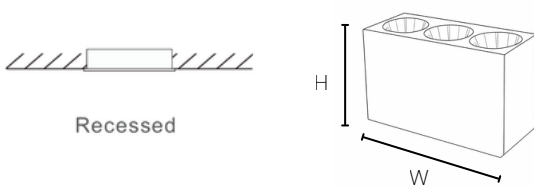

S49293

SPOT LIGHT

PRODUCT DETAILS

Materials of Optics	PS
Materials of Housing	Die-cast aluminum
Mounting type	Recessed
Mounting location	Ceiling
Application environment	Indoor
IP Rating	IP20
Warranty	2 year

INSTALLATION & ACCESSORIES

TECHNICAL DATA

Item No.	Power	Voltage	Beam angle	Color temperature	Luminous efficiency	Size
S49293	6w	220-240V		3000K		D72x34x54mm
S49293	10w	220-240v		3000K		D83.5x34x54mm
S49293	20w	220-240v		3000K		D137.5x34x54mm