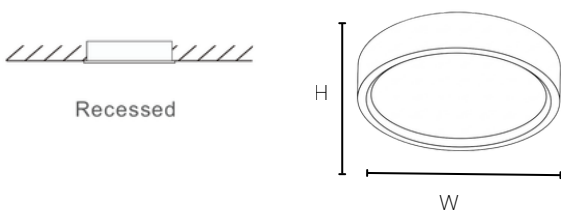

RD-68300 SQ-78300

PANEL LIGHT

PRODUCT DETAILS

Materials of Optics	PS
Materials of Housing	Die-cast aluminum
Mounting type	Recessed
Mounting location	Ceiling
Application environment	Indoor
IP Rating	IP20
Warranty	2 year

INSTALLATION & ACCESSORIES

TECHNICAL DATA

Item No.	Power	Voltage	Color temperature	Luminous efficiency	Size
RD68220 / SQ78220	18w	220-240V	3000K/6500K	90lm/w	220 mm
RD68300 / SQ78300	30w	220-240V	3000K/6500K	90lm/w	290 mm