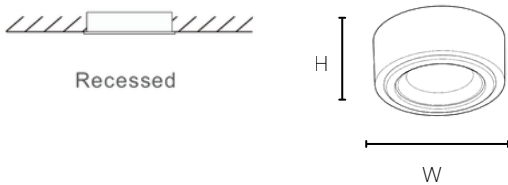

RD-6771/6991

PANEL LIGHT

PRODUCT DETAILS

Materials of Optics	PS
Materials of Housing	Die-cast aluminum
Mounting type	Recessed
Mounting location	Ceiling
Application environment	Indoor
IP Rating	IP20
Warranty	2 year

INSTALLATION & ACCESSORIES

TECHNICAL DATA

Item No.	Power	Voltage	Color temperature	Luminous efficiency	Size
RD 6771	6*3w	220-240V	3000K/6500K	90lm/w	120mm x 60mm
RD 6991	16*6w	220-240V	3000K/6500K	90lm/w	180mm x 60mm