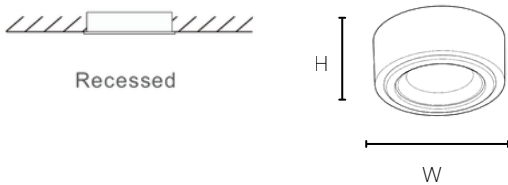

### PRODUCT DETAILS

Materials of Optics	PS
Materials of Housing	Die-cast aluminum
Mounting type	Recessed
Mounting location	Ceiling
Application environment	Indoor
IP Rating	IP20
Warranty	2 year

### TECHNICAL DATA

Item No.	Power	Voltage	Color temperature	Luminous efficiency	Size
RD 6631	6*3w	220-240V	3000K/6500K	80lm/w	120 mm
RD 6861	16*6w	220-240V	3000K/6500K	80lm/w	180 mm