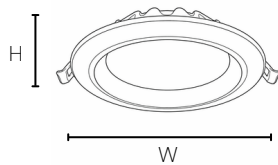

RD-63300 SQ-73300

PANEL LIGHT

PRODUCT DETAILS

Materials of Optics	PS
Materials of Housing	Die-cast aluminum
Mounting type	Recessed
Mounting location	Ceiling
Application environment	Indoor
IP Rating	IP20
Warranty	2 year

INSTALLATION & ACCESSORIES

TECHNICAL DATA

Item No.	Power	Voltage	Color temperature	Luminous efficiency	Size	Cut-Out
RD63120 / SQ73120	6w	220-240V	3000K/6500K	90lm/w	120 mm	105 mm
RD63170 / SQ73170	12w	220-240V	3000K/6500K	90lm/w	170 mm	150 mm
RD63220 / SQ73220	20w	220-240V	3000K/6500K	90lm/w	225 mm	205 mm
RD63300 / SQ73300	30w	220-240V	3000K/6500K	90lm/w	290 mm	280 mm