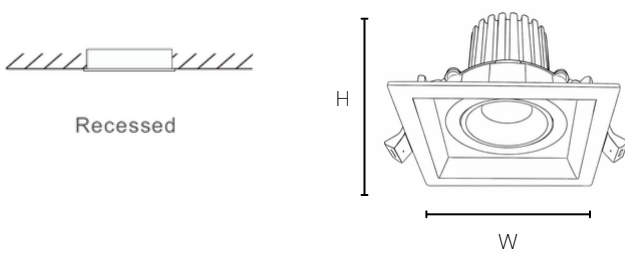

DL-41581/82/83

SPOT LIGHT

PRODUCT DETAILS

Materials of Optics	PS
Materials of Housing	Die-cast aluminum
Mounting type	Recessed
Mounting location	Ceiling
Application environment	Indoor
IP Rating	IP20
Warranty	2 year

INSTALLATION & ACCESSORIES

TECHNICAL DATA

Item No.	Power	Voltage	Beam angle	Color temperature	Luminous efficiency	Size	Cut-Out
DL-41581	1*15w	220-240V	40°	3000K/6500K	80lm/w	113*113mm	98*98mm
DL-41582	2*15w	220-240v	40°	3000K/6500K	80lm/w	113*210mm	98*195mm
DL-41583	3*15w	220-240v	40°	3000K/6500K	80lm/w	113*283mm	98*265mm