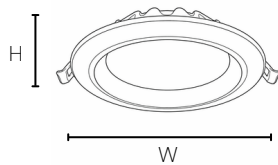

### PRODUCT DETAILS

Materials of Optics	PS
Materials of Housing	Die-cast aluminum
Mounting type	Recessed
Mounting location	Ceiling
Application environment	Indoor
IP Rating	IP20
Warranty	2 year

### TECHNICAL DATA

Item No.	Power	Voltage	Color temperature	Luminous efficiency	Size	Cut-Out
AirPL-R06	6w	220-240V	3000K/6500K	90lm/w	120 mm	98 mm
AirPL-R15	15w	220-240V	3000K/6500K	90lm/w	170 mm	150 mm
AirPL-R20	20w	220-240V	3000K/6500K	90lm/w	225 mm	205 mm
AirPL-S20	20w	220-240V	3000K/6500K	90lm/w	225 mm	205 mm