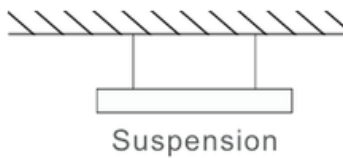

INSTALLATION & ACCESSORIES

TECHNICAL DATA

Item No.	Power	Voltage	Color temperature	Luminous efficiency	Size
P-79906	64W	220-240V	3000K/4000K/6500K	60 lm/w	500 mm
P-79907	64W	220-240V	3000K/4000K/6500K	60 lm/w	500 mm
P-79908	76W	220-240V	3000K/4000K/6500K	60 lm/w	600 mm