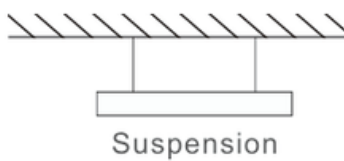

INSTALLATION & ACCESSORIES

TECHNICAL DATA

Item No.	Power	Voltage	Color temperature	Luminous efficiency	Size
P-79901	200W	220-240V	3000K/4000K/6500K	60 lm/w	400x600 mm