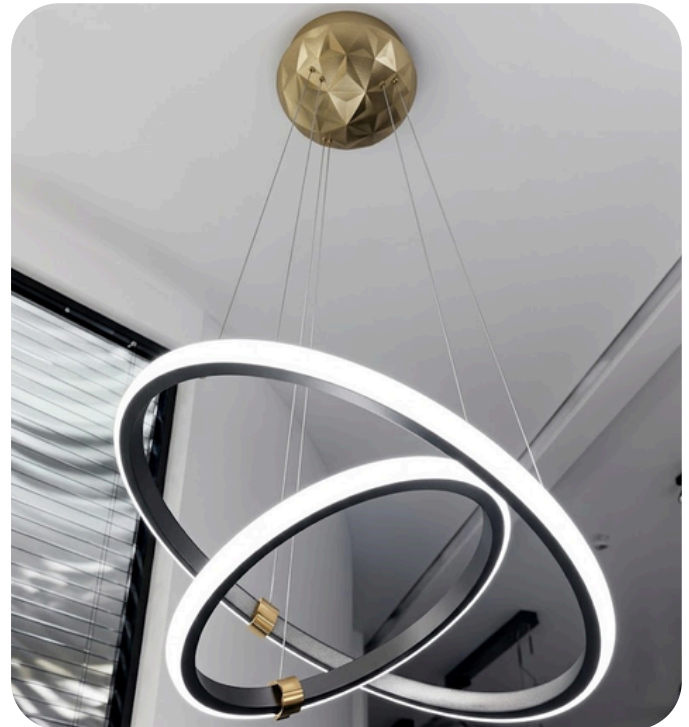

P-71047-2

PENDANT LIGHT

PRODUCT DETAILS

Materials of Optics	PS
Materials of Housing	Die-cast aluminum
Body Colour	Brushed Gray
Mounting type	Suspension
Mounting location	Ceiling
Application environment	Indoor
IP Rating	IP20
Warranty	1 year

INSTALLATION & ACCESSORIES

TECHNICAL DATA

Item No.	Power	Voltage	Color temperature	Luminous efficiency	Size
P-71047-2		220-240V	3000K/4000K/6500K	60 lm/w	40x60 mm