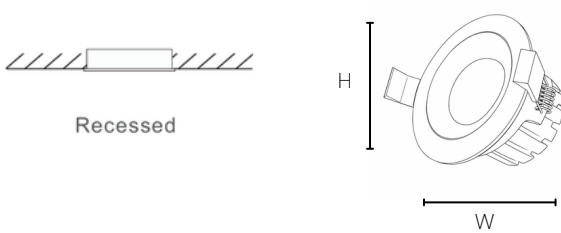

DL1104/06

SPOT LIGHT

PRODUCT DETAILS

Materials of Optics	PS
Materials of Housing	Die-cast aluminum
Mounting type	Recessed
Mounting location	Ceiling
Application environment	Indoor
IP Rating	IP20
Warranty	2 year

INSTALLATION & ACCESSORIES

TECHNICAL DATA

Item No.	Power	Voltage	Color temperature	Luminous efficiency	Size	Cut-Out
DL1104-5W-WWT	5w	220-240V			45mmx90mm	70mm
DL1106-7W-WWT	7w	220-240v			60mmx110mm	80mm