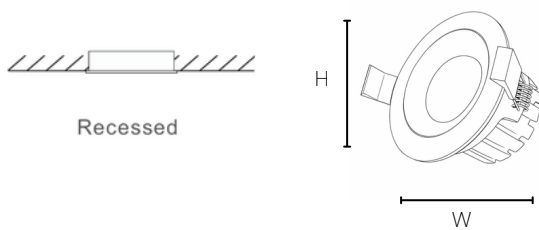

DL-C1215-BK/PKW

SPOT LIGHT

PRODUCT DETAILS

Materials of Optics	PS
Mounting type	Recessed
Mounting location	Ceiling
Application environment	Indoor
IP Rating	IP20
Warranty	2 year

INSTALLATION & ACCESSORIES

TECHNICAL DATA

Item No.	Power	Voltage	Color temperature	Luminous efficiency	Size	Cut-Out
DL-C1215	15w	220-240V	3300K/6500K		87mm*55mm	60mm