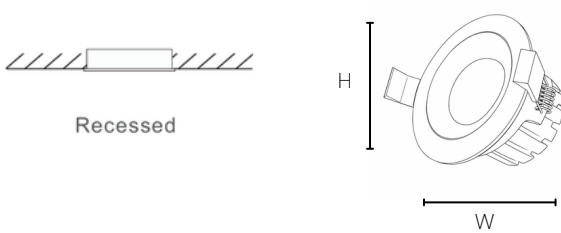

### PRODUCT DETAILS

Materials of Optics	PS
Materials of Housing	Die-cast aluminum
Mounting type	Recessed
Mounting location	Ceiling
Application environment	Indoor
IP Rating	IP20
Warranty	2 year

### TECHNICAL DATA

Item No.	Power	Voltage	Color temperature	Luminous efficiency	Size	Cut-Out
DL-C1212	12w	220-240V				
DL1106-7W-WWT	7w	220-240v				