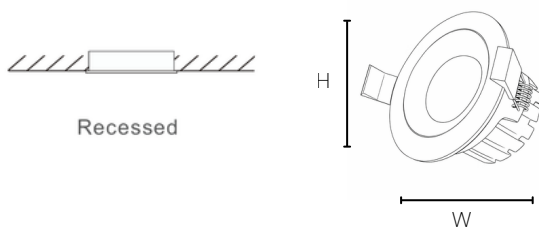

RD1908/SQ 2908/RD 1910

SPOT LIGHT

PRODUCT DETAILS

Materials of Optics	PS
Materials of Housing	Die-cast aluminum
Mounting type	Recessed
Mounting location	Ceiling
Application environment	Indoor
IP Rating	IP20
Warranty	2 year

INSTALLATION & ACCESSORIES

TECHNICAL DATA

Item No.	Power	Voltage	Beam angle	Color temperature	Luminous efficiency	Size	Cut-Out
RD 1908	8w	220-240V	90°	3000K/6500K	100lm/w	90mm	75mm
SQ 2908	8w	220-240v	90°	3000K/6500K	100lm/w	90mm	75mm
RD 1910	12w	220-240v	90°	3000K/6500K	100lm/w	120mm	105mm