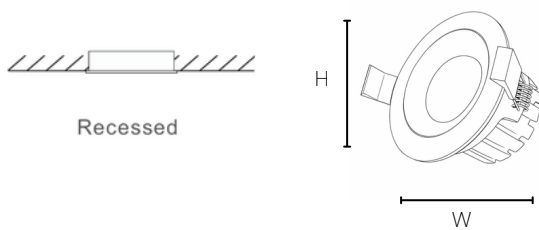

COB SPOTLIGHT ANTI-GLARE 1608

SPOT LIGHT

PRODUCT DETAILS

Materials of Optics	PS
Materials of Housing	Die-cast aluminum
Mounting type	Recessed
Mounting location	Ceiling
Application environment	Indoor
IP Rating	IP20
Warranty	2 year

INSTALLATION & ACCESSORIES

TECHNICAL DATA

Item No.	Power	Voltage	Beam angle	Color temperature	Luminous efficiency	Size	Cut-Out
1608	8w	220-240V	90°	3000k/6500K	100lm/w	78*78*H60mm	70mm
1612	12w	220-240v	90°	3000k/6500K	100lm/w	90*90*H70mm	82mm