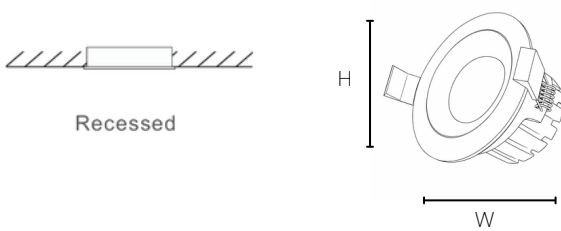

ANTI-GLARE 1808

SPOT LIGHT

PRODUCT DETAILS

Materials of Optics	PS
Materials of Housing	Die-cast aluminum
Mounting type	Recessed
Mounting location	Ceiling
Application environment	Indoor
IP Rating	IP20
Warranty	2 year

INSTALLATION & ACCESSORIES

TECHNICAL DATA

Item No.	Power	Voltage	Color temperature	Luminous efficiency	Size	Cut-Out
1808	8w	220-240V	3000K/6500K	100lm/w	85mm	75mm
1815	15w	220-240v	3000K/6500K	100lm/w	130mm	115mm