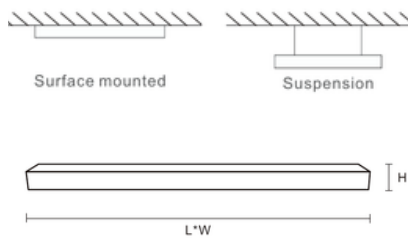

XT-12105

LINEAR LIGHT

PRODUCT DETAILS

Materials of Optics	PS
Materials of Housing	Die-cast aluminum
Mounting type	Suspension/Surface mounted
Mounting location	Ceiling
Application environment	Indoor
IP Rating	IP20
Warranty	2 year

INSTALLATION & ACCESSORIES

TECHNICAL DATA

Item No.	Power	Voltage	Color temperature	Luminous efficiency	Size
XT-12105	60w	220-240V	4000K	1500lm/w	1145*17*93