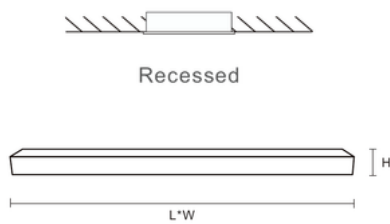

## LINEAR LIGHT

### PRODUCT DETAILS

Materials of Optics	PS
Materials of Housing	Die-cast aluminum
Mounting type	Recessed
Mounting location	Ceiling
Application environment	Indoor
IP Rating	IP20
Warranty	2 year

### TECHNICAL DATA

Item No.	Power	Voltage	Color temperature	Luminous efficiency	Size
XT-12102	60w	220-240V	4000K	3375lm/w	1120*35*60mm