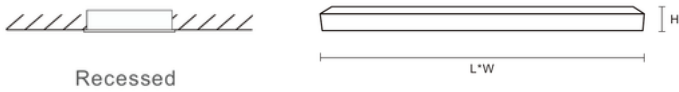

INSTALLATION & ACCESSORIES

TECHNICAL DATA

Item No.	Power	Voltage	Color temperature	Luminous efficiency	Size
XT-12101	60w	220-240V	4000K	3375 lm/w	1120*35*60mm