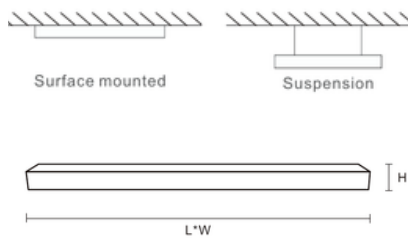

## LINEAR LIGHT

### PRODUCT DETAILS

Materials of Optics	PS
Materials of Housing	Die-cast aluminum
Led Chip	SANAN
Mounting type	Suspension/Surface mounted
Mounting location	Ceiling
Application environment	Indoor
IP Rating	IP20
Warranty	2 year

### TECHNICAL DATA

Item No.	Power	Voltage	Color temperature	Luminous efficiency	Size
XT-12006	40w	220-240V	3000K/6500K	90lm/w	L-1200mm