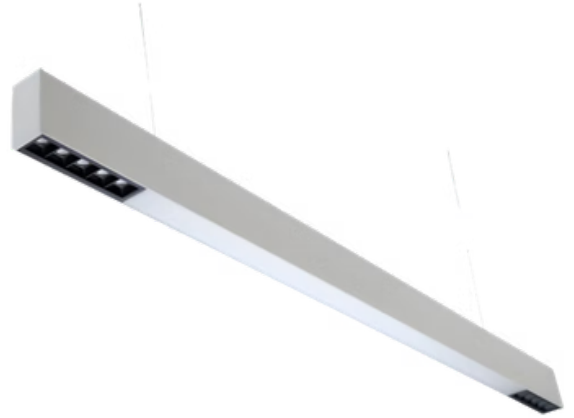

# XT-12006

## LINEAR LIGHT

### PRODUCT DETAILS

Materials of Optics	PS
Materials of Housing	Die-cast aluminum
Led Chip	SANAN
Mounting type	Suspension/Surface mounted
Mounting location	Ceiling
Application environment	Indoor
IP Rating	IP20
Warranty	2 year

### TECHNICAL DATA

Item No.	Power	Voltage	Color temperature	Luminous efficiency	Size
XT-12006	40w	220-240V	3000K/6500K	90lm/w	L-1200mm