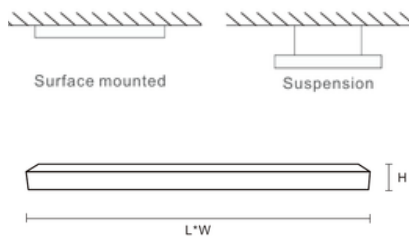

L-12001

LINEAR LIGHT

PRODUCT DETAILS

Materials of Optics	PS
Materials of Housing	Die-cast aluminum
Led Chip	SANAN
Mounting type	Suspension/Surface mounted
Mounting location	Ceiling
Application environment	Indoor
IP Rating	IP20
Warranty	2 year

INSTALLATION & ACCESSORIES

TECHNICAL DATA

Item No.	Power	Voltage	Color temperature	Luminous efficiency	Size
L-12001	20w/40w/64w	220-240V	3000K/6500K	90lm/w	L-1200mm