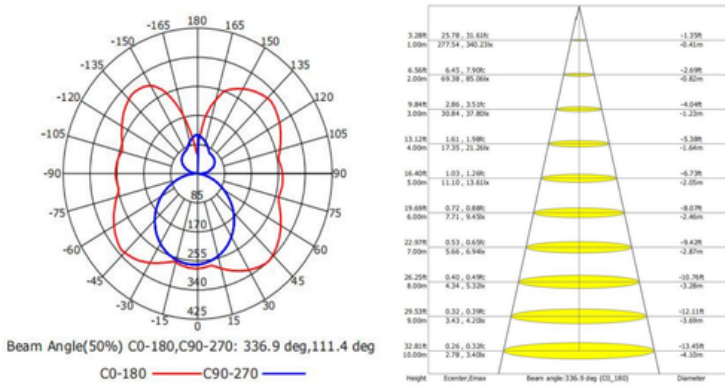

HYD-L04-C7

Large irradiation range

LIGHT DISTRIBUTION CURVE

FEATURES & BENEFIT

Materials of Optics	PC
Materials of Housing	Aluminum
Certificates	CE(EMC) LVD RoHS CB
Mounting type	Surface mounted
Mounting location	Ground/Lawn
Application environment	Outdoor
IP Rating	IP65

INSTALLATION & ACCESSORIES

TECHNICAL DATA

Item No.	Power	Voltage	Color temperature	Luminous efficiency	Size
HYD-L04-C7	50W	220-240V	3000K	80-90 lm/w	150*150*2500 mm