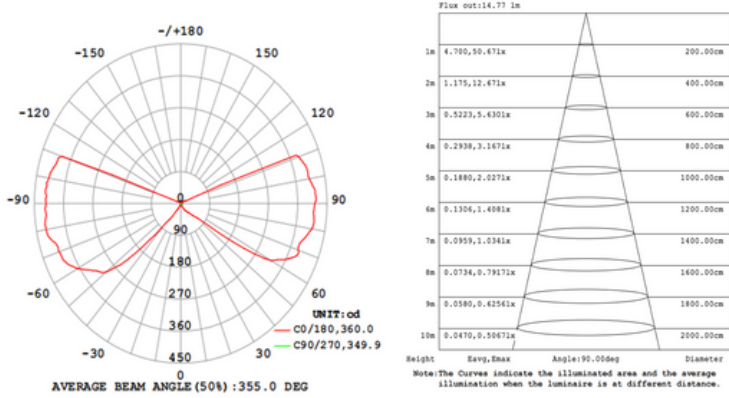

## LIGHT DISTRIBUTION CURVE

## TECHNICAL DATA

Item No.	Power	Voltage	Color temperature	Luminous efficacy	Size
HYD-W25	2*6.5W	220-240V	3000K	76 lm/w	127*104*138 mm