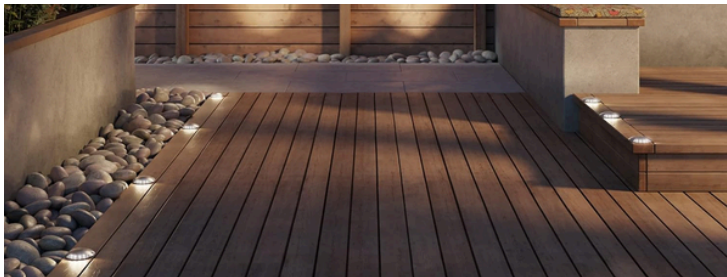

HYD-L02E

IP65
Water and dust resistant

FEATURES & BENEFIT

Materials of Optics	Glass
Materials of Housing	Aluminum/PC
Certificates	CE(EMC) LVD RoHS CB
Mounting type	Put
Mounting location	Underground
Application environment	outdoor
IP Rating	IP65